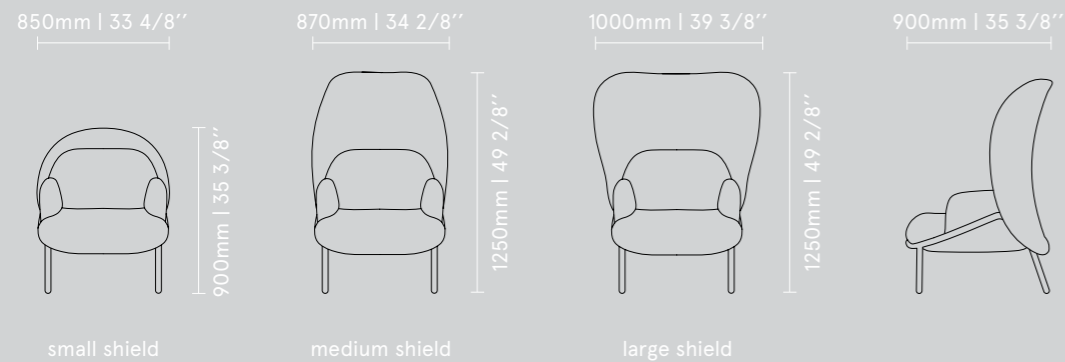

Mesh Armchair

The Mesh Armchair is a perfect solution not only due to its practical function – it may serve as the focal point of an arrangement. Thanks to a wide spectrum of fabrics offered this armchair works well in every office space – from modern one,

through glamour to a classically decorated space. It provides home-like atmosphere, ensures privacy – above it all complements perfectly every arrangement. A precise combination of two fabrics is perceived as the quintessence of quality and elegance.

This armchair as well as the sofa has a distinctive shield available in three sizes to choose from – translucent upholstery of the shield makes it looking light and delicate. High-comfort and durable fabrics of various textures are at clients disposal when it comes to seat

upholstery. Visually appealing colour combination and the variety of fabric textures combined with white or black frame make this armchair highly functional to personalize and will fire up the imagination of every interior designer.