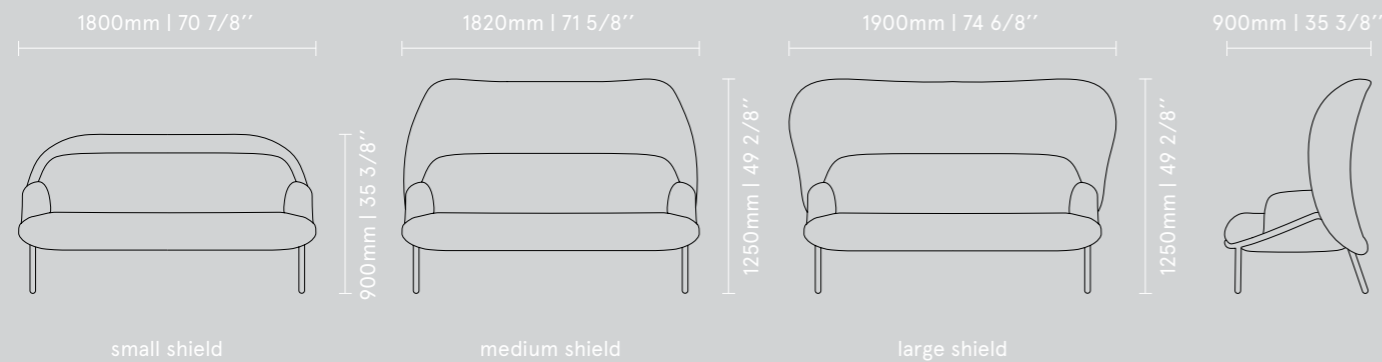

relax for a while. In contrast, a small shield is a perfect pick for less spacious areas – it allows the optimum use of space due to its width. It may be also a great addition to home interiors.

Mesh S sofa with a medium shield
1820 / 900 / 1250
71 5/8" / 35 3/8" / 49 2/8"