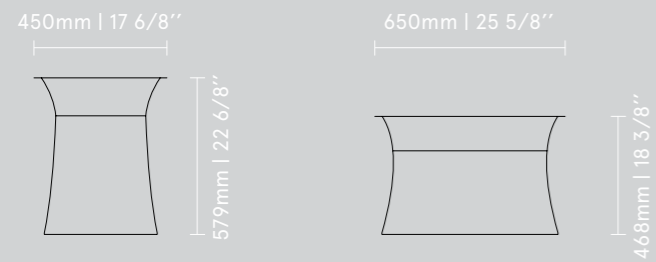

Mesh Table

The Mesh range includes two tables that can be arranged as pairs or independent units due to their diversified dimensions and heights. Ingenious design composed mostly of the fabric with three dimensional

structure corresponding with the Mesh sofa and armchair details enliven every space. Moreover, a tubular structure upholstered with elastic fabrics makes this product light and easy to move.